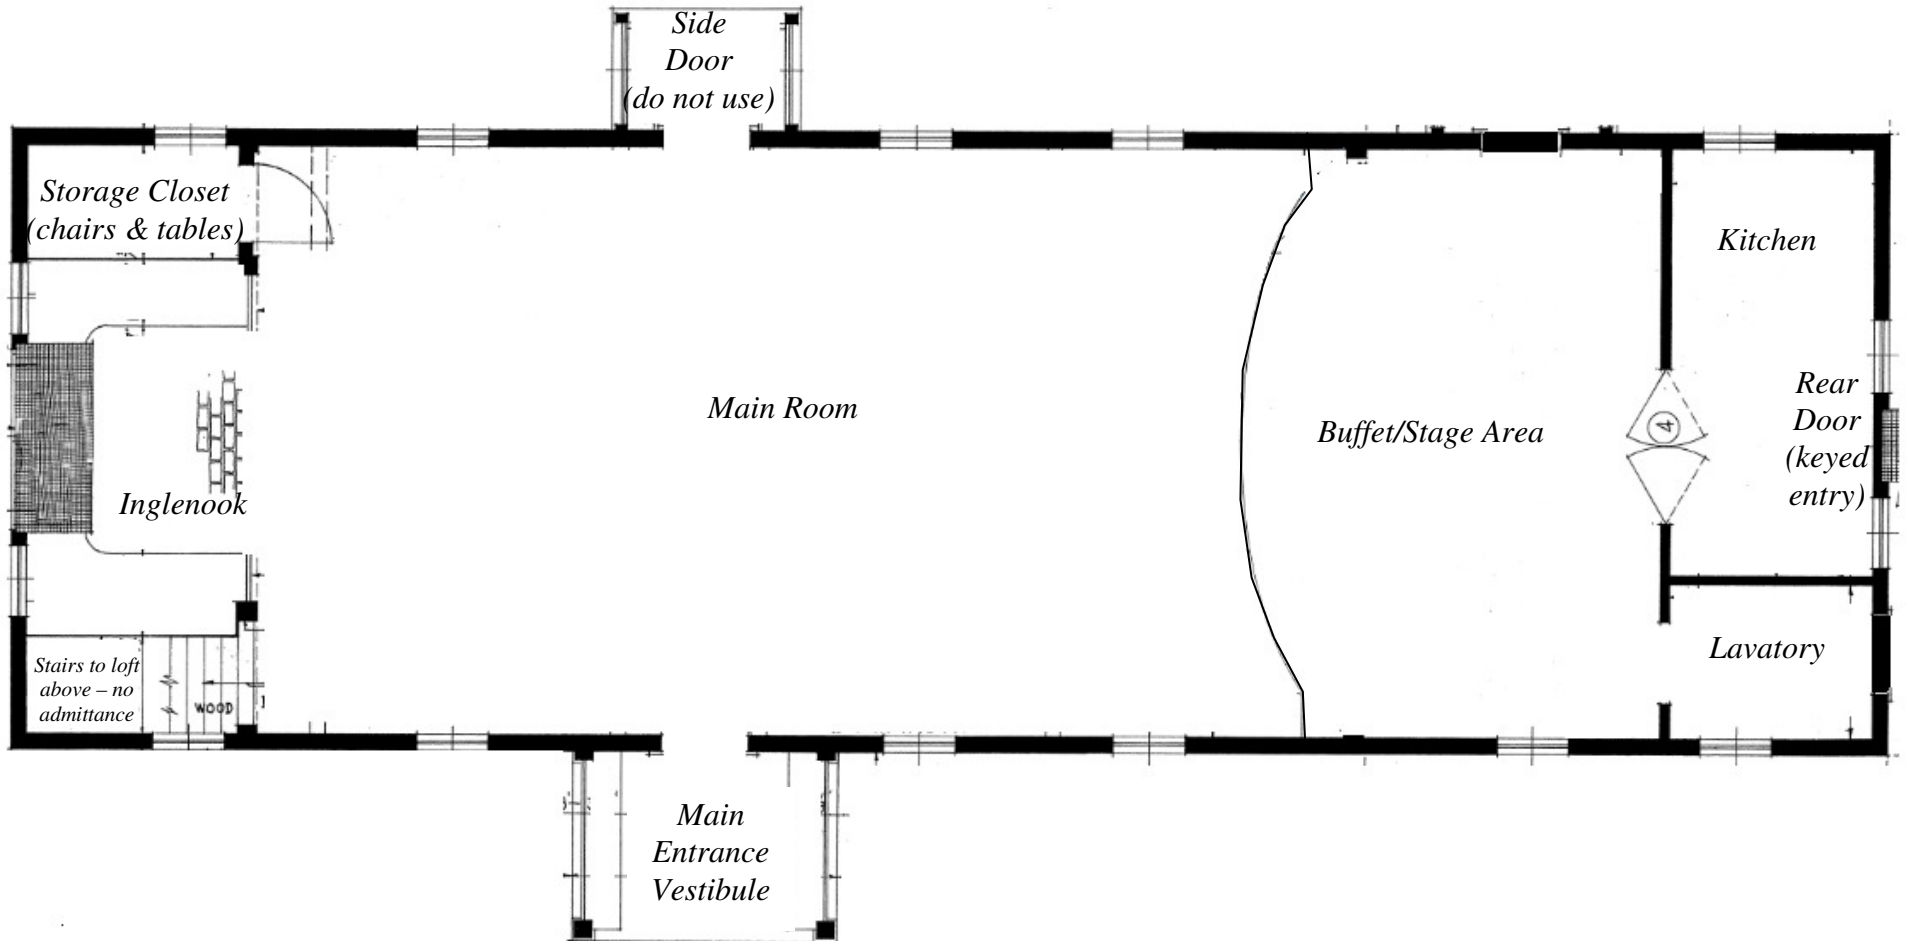

**Floorplan of the Old Franklin School**  
**20 wide by 60 feet long, total approximately 1200 square feet of space**

**M  
i  
d  
d  
l  
e  
s  
e  
A  
v  
e  
n  
u  
e**

ERROR: undefined  
OFFENDING COMMAND: