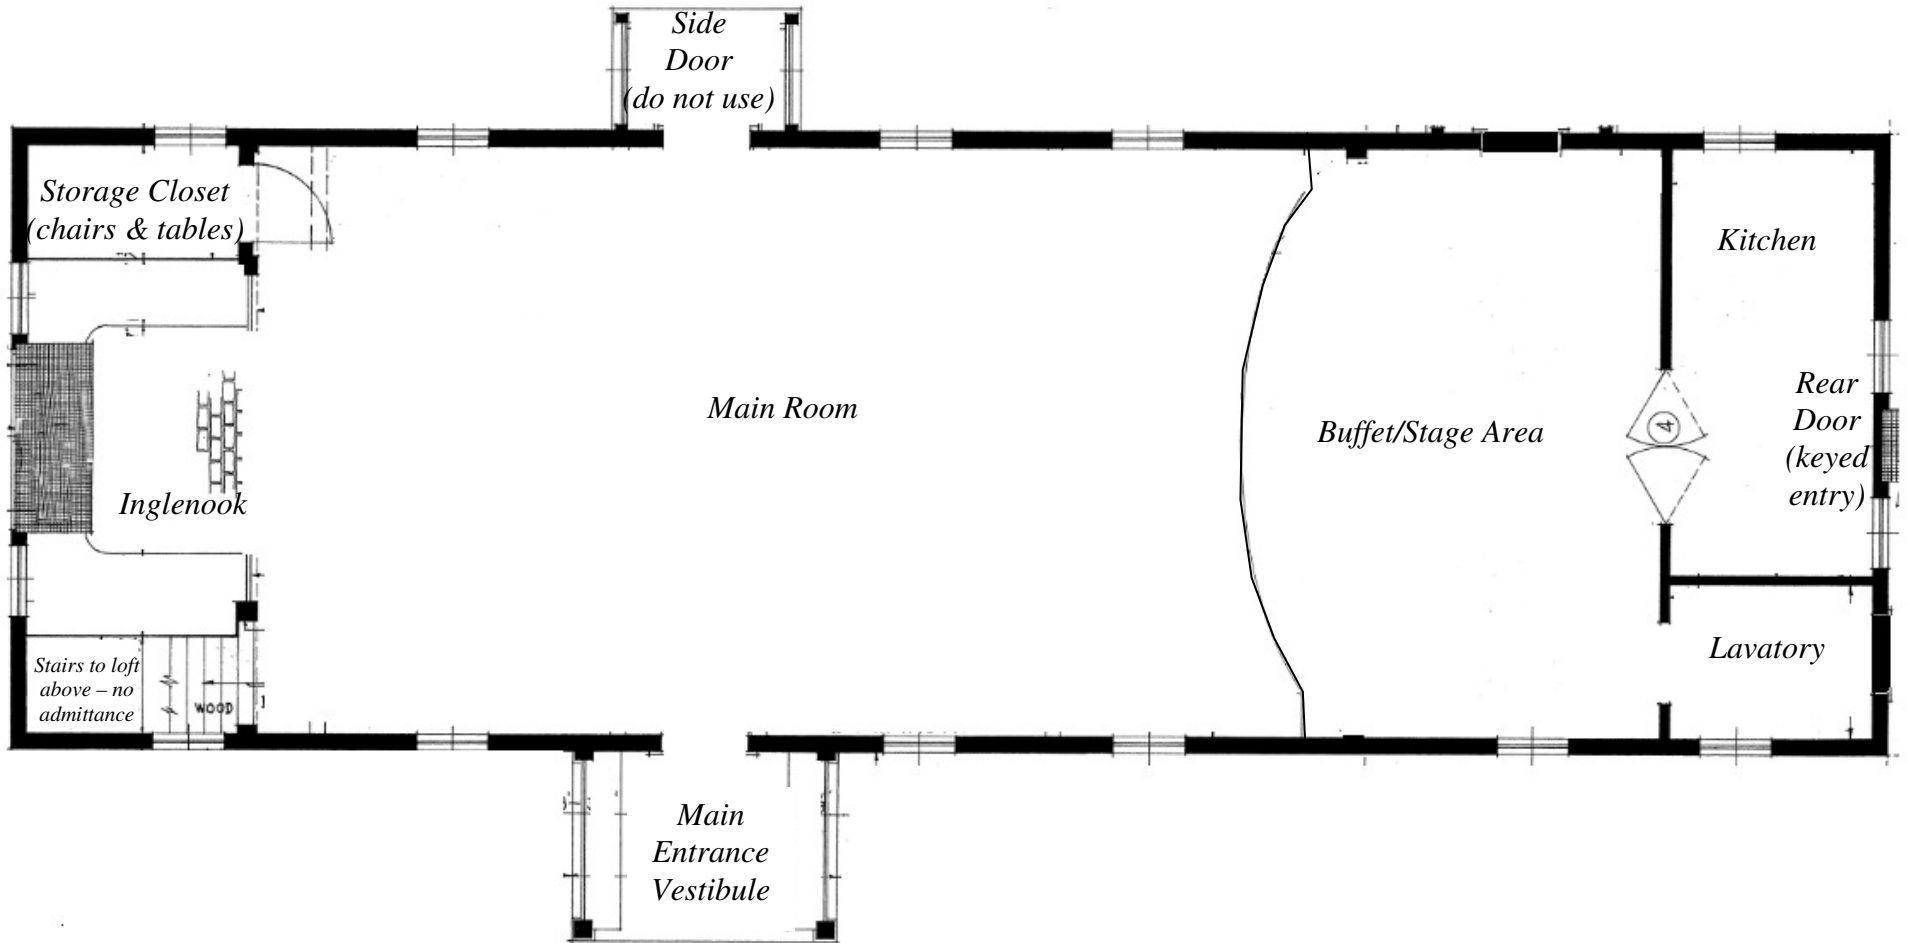

**Floorplan of the Old Franklin School**  
**20 wide by 60 feet long, total approximately 1200 square feet of space**

**M  
i  
d  
d  
l  
e  
s  
e  
A  
v  
e  
n  
u  
e**

ERROR: undefined  
OFFENDING COMMAND: